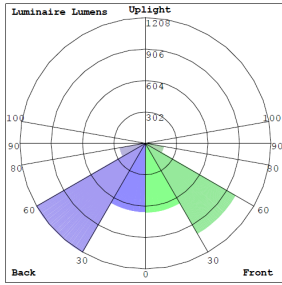

Photometrics: LFX-SM-10-30W-KN

BUG Rating: B2-U0-G1