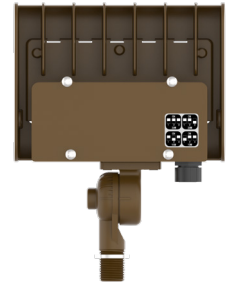

**Photometrics:** LFX-SM-10-30W-KN

BUG Rating: B2-U0-G1

Area 40'x 50' Mounting Height: 20'

**Other Views:**

Side View

Front View

Back View

**Performance Table:** LFX-SM-10-30W-KN