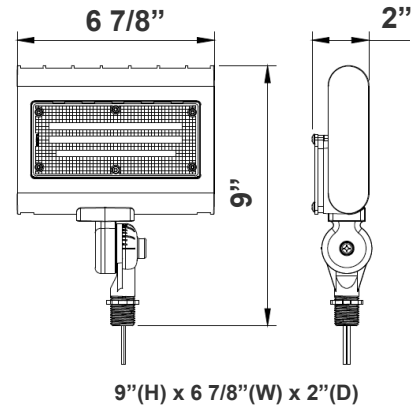

Customer Name: _____
Project Name: _____
Note: _____ Type: _____