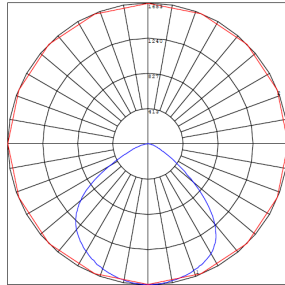

Photometrics: LFX-SM-10-30W-KN

BUG Rating: B2-U0-G1